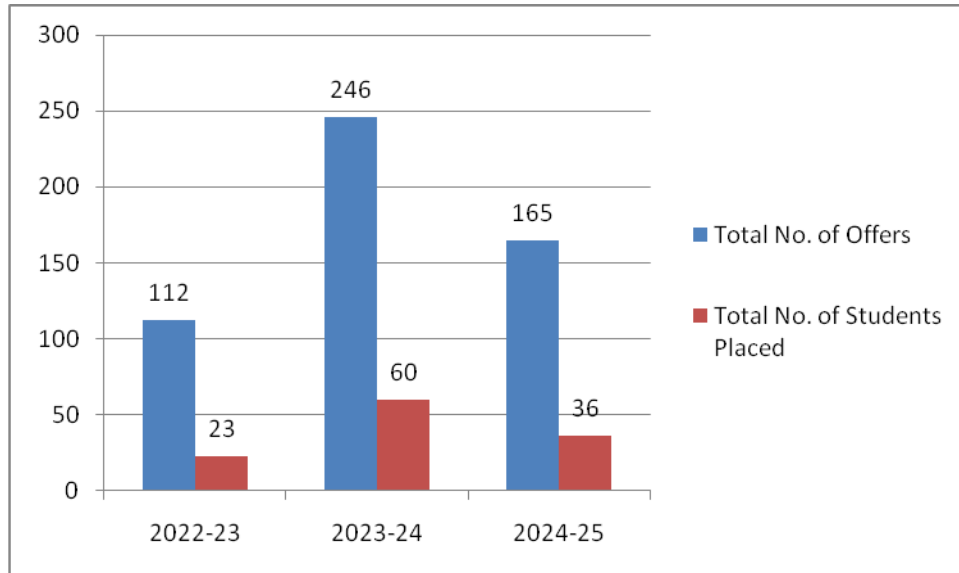

MBA PLACEMENT RECORD FROM 2021 TO 2025

Academic Year	MBA Batch	Total No. of Students	No. of Students Opted For Placement	Total No. of Companies Participated	Total No. of Offers	Total No. of Students Placed
2022-23	2021-23	39	37	76	112	23
2023-24	2022-24	81	75	142	246	60
2024-25	2023-25	107	97	126	165	36

Total number of offers and students placed in last 3 Years

Total No. of Offers	112	246	165
Total No. of Students Placed	23	60	36

MES AIMAT PLACEMENT DETAILS MBA 2023-25 BATCH		
SNO.	NAME OF THE STUDENT	COMPANY
1	Muhammed Bilal	HDFC Life
2	Junaida Saith	HDFC Life
3	Riya Nasrin	HDFC Life
4	Libina Shajahan	Sathra Consulting Services Pvt.Ltd
5	FATHIMA MAHEEN	Thought Flows
6	FARHANA MAHEEN	Pxl Media
7	IBINU I S	NYZBUY Commerce Pvt.Ltd
8	Abid Muhammed	NICE SWEETS FOOD PRODUCT PVT LTD
9	Afnan A	Kompetenzen Technologies Pvt. Ltd.
10	Muhammad Mukthar T M	Muthoot FINCORP
11	Nihal C	Cygnonex
12	Abdul Khader	Cygnonex
13	M. Liyana	Cygnonex
14	Mathu T S	Cygnonex
15	Arathy Sahadevan	Cygnonex
16	Ahsana C A	EDROOTS International
17	Fasmina V S	Q-lab Internatioanl Pvt.ltd
18	Saliha Farsana	Bright Educational Consultancy
19	Alna Antony	Bright Educational Consultancy
20	Ashmi Thajudheen	Bright Educational Consultancy
21	Minsiya	ELIZABETH International Consultancy Pvt.Ltd
22	Muhammed Unice	Certyfied
23	Vandana Sali	Avodha Edutech Pvt.Ltd
24	Safeela Nasrin K S	Avodha Edutech Pvt.Ltd
25	AzifAli P M	GRL Pharma Pvt. Ltd
26	Mohammed	Ayisha woods
27	Abhira A R	IDFC First Bank Ltd.
28	Muhammed Rishad M K	Lulu Forex
29	Risla V E	SYNS training Academy Pvt.Ltd.
30	Resana Rehumath	Emirates International Consultancy
31	Raseena K A	Aim Chase Consultancy