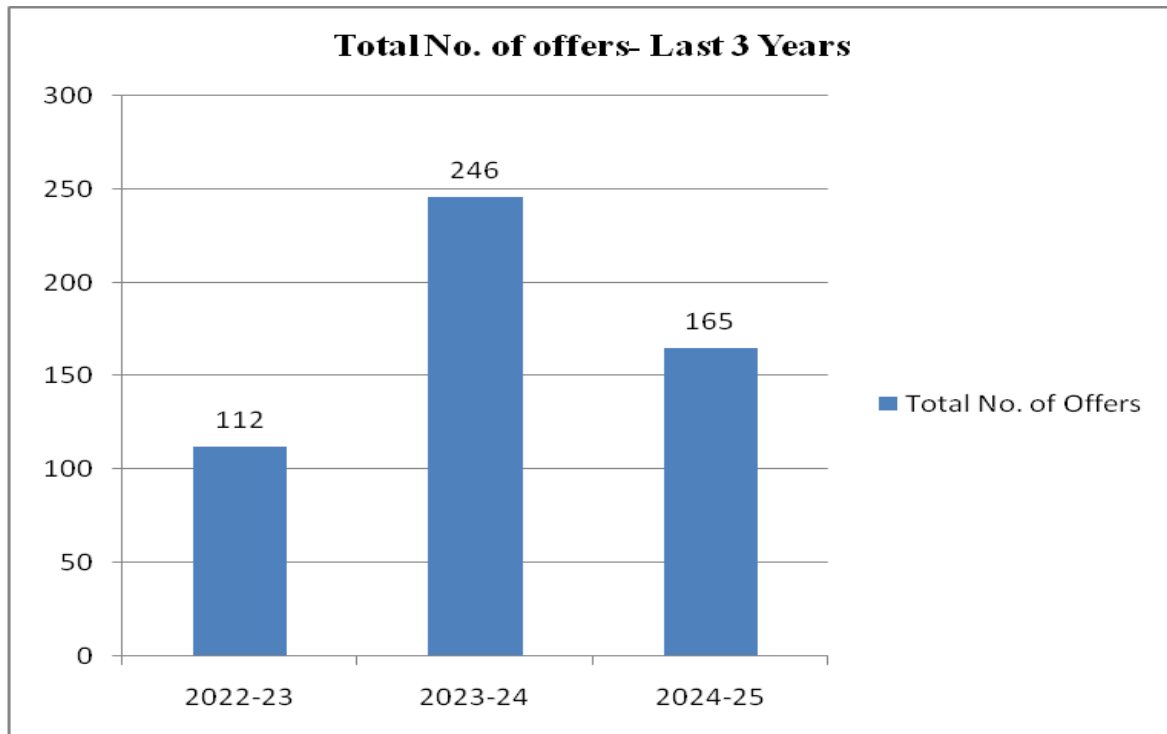

MBA PLACEMENT RECORD FROM 2021 TO 2025

Academic Year	MBA Batch	Total No. of Students	No. of Students Opted For Placement	Total No. of Companies Participated	Total No. of Offers	Total No. of Students Placed
2022-23	2021-23	39	37	76	112	23
2023-24	2022-24	81	75	142	246	60
2024-25	2023-25	107	97	126	165	36

Total number of offers and students placed in last 3 Years

Total No. of Offers	112	246	165
Total No. of Students Placed	23	60	36

MES AIMAT PLACEMENT DETAILS MBA 2023-25 BATCH		
SNO.	NAME OF THE STUDENT	COMPANY
1	Muhammed Bilal	HDFC Life
2	Junaida Saith	HDFC Life
3	Riya Nasrin	HDFC Life
4	Libina Shajahan	Sathra Consulting Services Pvt.Ltd
5	FATHIMA MAHEEN	Thought Flows
6	FARHANA MAHEEN	Pxl Media
7	IBINU I S	NYZBUY Commerce Pvt.Ltd
8	Abid Muhammed	NICE SWEETS FOOD PRODUCT PVT LTD
9	Afnan A	Kompetenzen Technologies Pvt. Ltd.
10	Muhammad Mukthar T M	Muthoot FINCORP
11	Nihal C	Cygnonex
12	Abdul Khader	Cygnonex
13	M. Liyana	Cygnonex
14	Mathu T S	Cygnonex
15	Arathy Sahadevan	Cygnonex
16	Ahsana C A	EDROOTS International
17	Fasmina V S	Q-lab Internatioanl Pvt.ltd
18	Saliha Farsana	Bright Educational Consultancy
19	Alna Antony	Bright Educational Consultancy
20	Ashmi Thajudheen	Bright Educational Consultancy
21	Minsiya	ELIZABETH International Consultancy Pvt.Ltd
22	Muhammed Unice	Certyfied
23	Vandana Sali	Avodha Edutech Pvt.Ltd
24	Safeela Nasrin K S	Avodha Edutech Pvt.Ltd
25	AzifAli P M	GRL Pharma Pvt. Ltd
26	Mohammed	Ayisha woods
27	Abhira A R	IDFC First Bank Ltd.
28	Muhammed Rishad M K	Lulu Forex
29	Risla V E	SYNS training Academy Pvt.Ltd.
30	Resana Rehumath	Emirates International Consultancy
31	Raseena K A	Aim Chase Consultancy